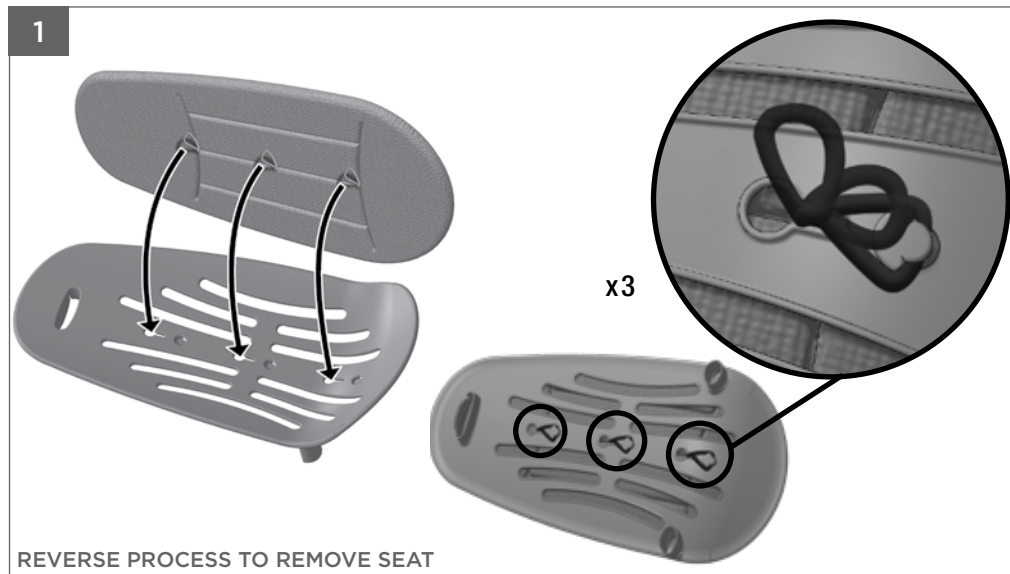

Escanee para obtener
instrucciones en español

Contours® - North America
1100 W Monroe St
Chicago, IL 60607

1-888-226-4469
customerservice@contoursbaby.com

Model # : ZN007
F020-R3 11/2023

Contours Oasis®

2-IN-1 COMFORT CUSHION TUB

PARTS LIST

ATTACH CUSHION TO SEAT

ATTACH SEAT TO TUB

2-IN-1 DRAIN PLUG