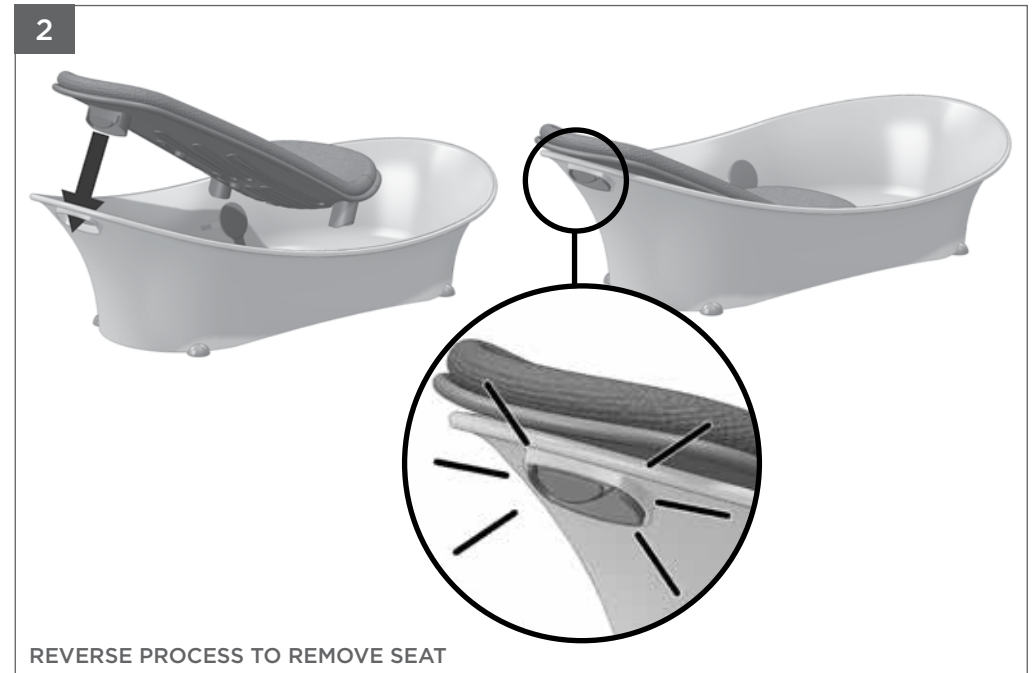

Escanee para obtener
instrucciones en español

Contours® - North America
1100 W Monroe St
Chicago, IL 60607

1-888-226-4469
customerservice@contoursbaby.com

Model # : ZN007
F020-R3 11/2023

Contours Oasis®

2-IN-1 COMFORT CUSHION TUB

PARTS LIST

ATTACH CUSHION TO SEAT

ATTACH SEAT TO TUB

2-IN-1 DRAIN PLUG