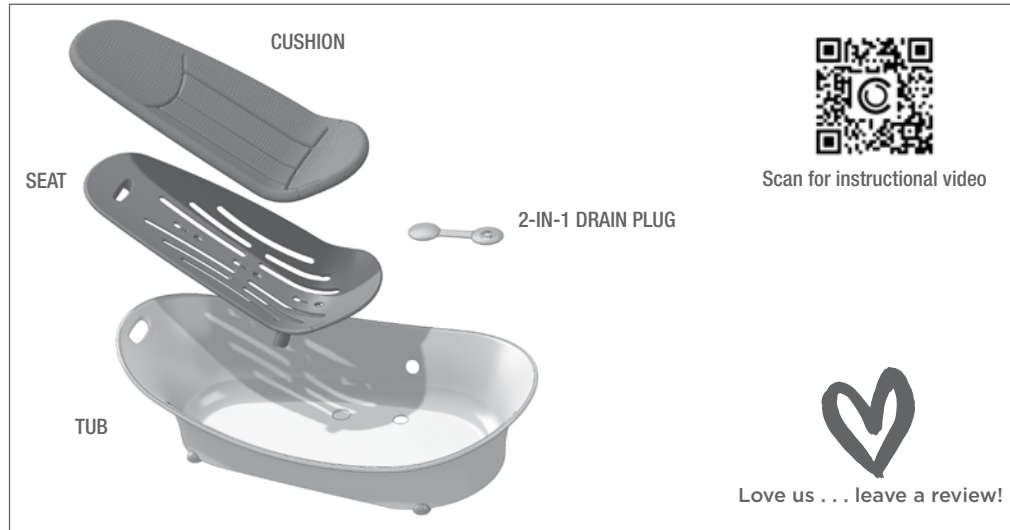

Child Use Range:

- Bather Seat: 0 - 6 Months. Discontinue use of the bather seat when your child begins trying to sit up or reaches 15 lb (7 kg), whichever comes first.
- Toddler Tub: Start using when your child begins to trying to sit up until 24 months or 30 lb (13.6 kg), whichever comes first.

Escanee para obtener
instrucciones en español

Contours® - North America
1100 W Monroe St
Chicago, IL 60607

1-888-226-4469
customerservice@contoursbaby.com

Model # : ZN007
F020-R3 11/2023

Contours Oasis®

2-IN-1 COMFORT CUSHION TUB

PARTS LIST

ATTACH CUSHION TO SEAT

ATTACH SEAT TO TUB

2-IN-1 DRAIN PLUG